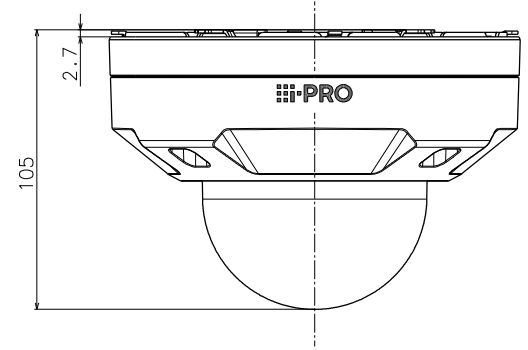

With Attachment plate

Model number	Dome type	Dome coating	Color
WV-S25500-V3LN	Clear dome	ClearSight	i-PRO white
WV-S25500-V3LNJ	Clear dome	ClearSight	i-PRO white
WV-S25500-V3LN1	Clear dome	ClearSight	Black
WV-S25500-V3L	Clear dome	No	i-PRO white
WV-S25500-V3LG	Smoke dome	No	i-PRO white
WV-S25600-V2LN	Clear dome	ClearSight	i-PRO white
WV-S25600-V2L	Clear dome	No	i-PRO white
WV-S25600-V2LG	Smoke dome	No	i-PRO white
WV-S25700-V2LN	Clear dome	ClearSight	i-PRO white
WV-S25700-V2LNJ	Clear dome	ClearSight	i-PRO white
WV-S25700-V2LN1	Clear dome	ClearSight	Black
WV-S25700-V2L	Clear dome	No	i-PRO white
WV-S25700-V2LG	Smoke dome	No	i-PRO white
WV-S25500-F3L	Clear dome	No	i-PRO white
WV-S25500-F6L	Clear dome	No	i-PRO white

	投影面積/Projected area
側面圖/Side-view	0.011 (m²)

Mass : Approx. 1.1 kg {2.43 lbs} (Excluding attachment for the conduit portion)